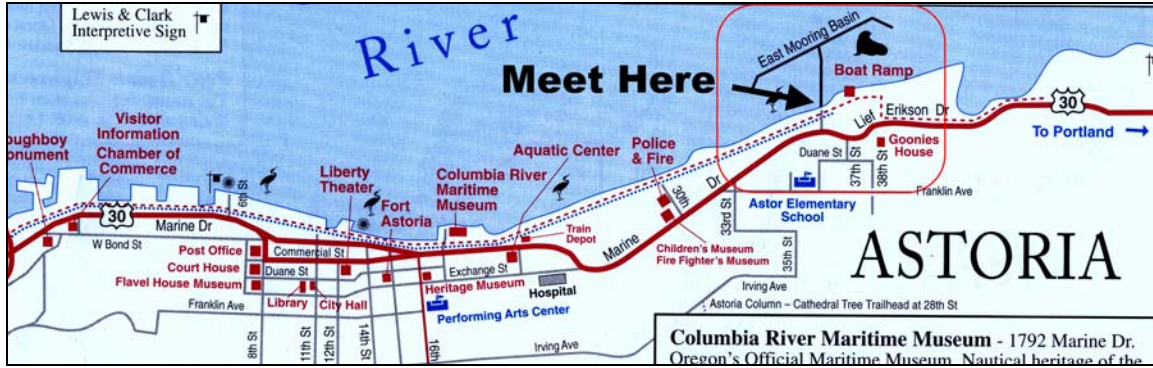

East Mooring Basin Astoria (east end of town off Hwy 30)

“Columbia River Gorge Fishing” Kevin Johnson 360-903-9359

www.columbiarivergorgefishing.com